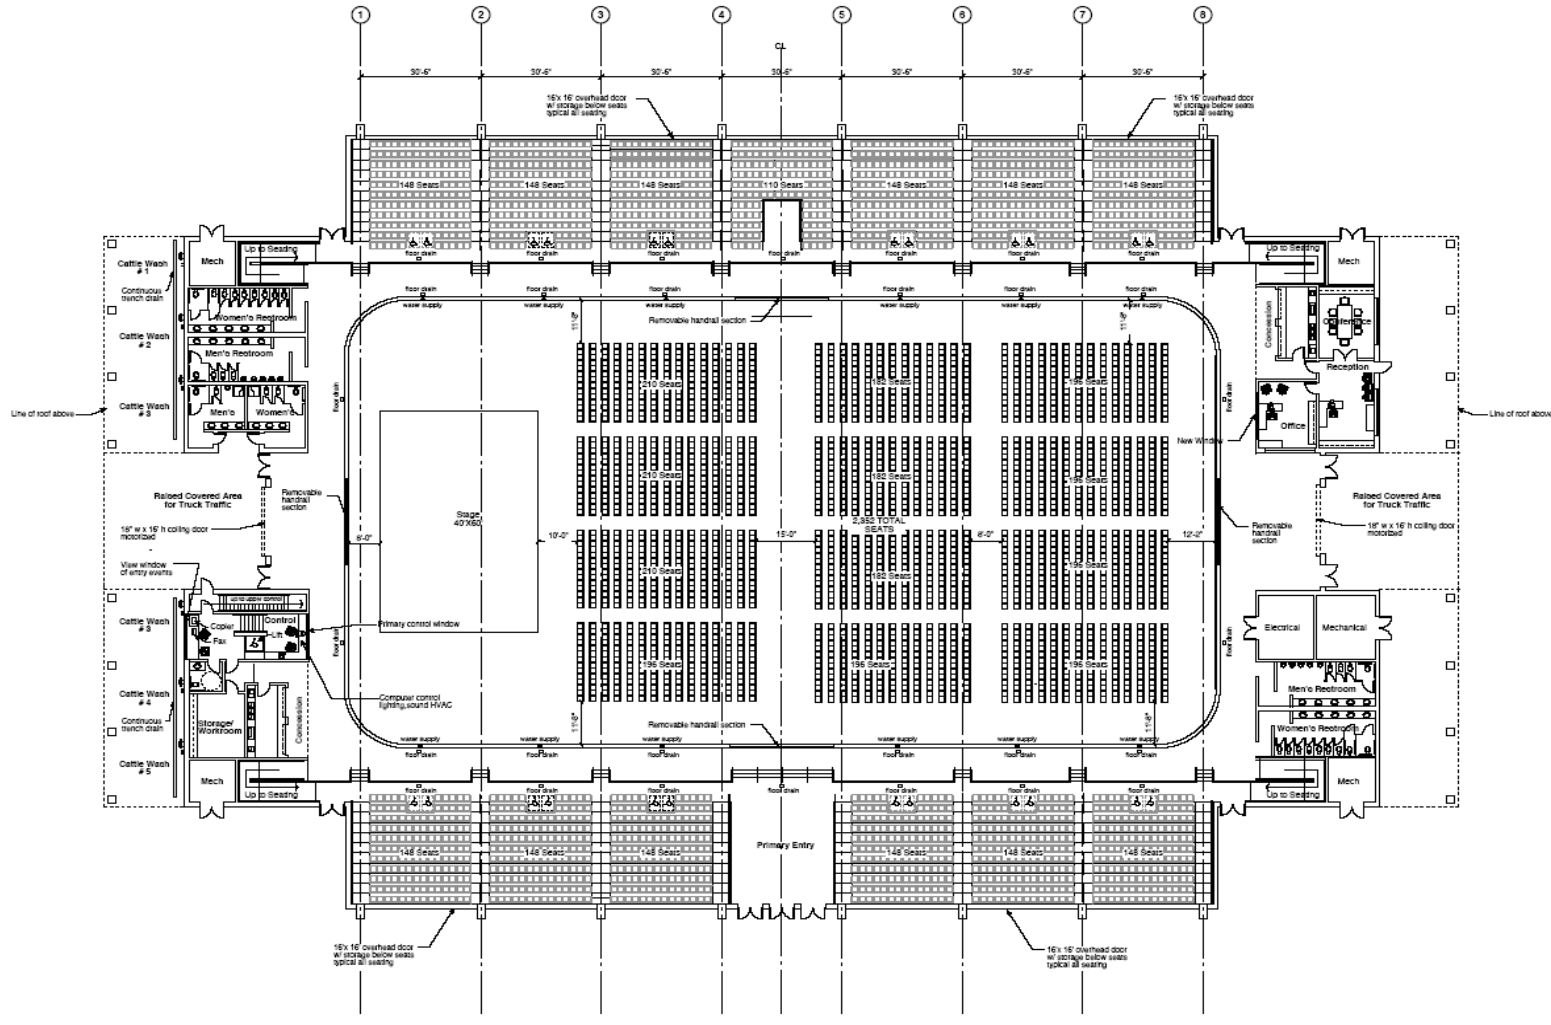

# Concert Layout

**Floor Space**  
120' X 220'

**Total Seating Capacity**  
4238

**Stage Size**  
40' X 60'