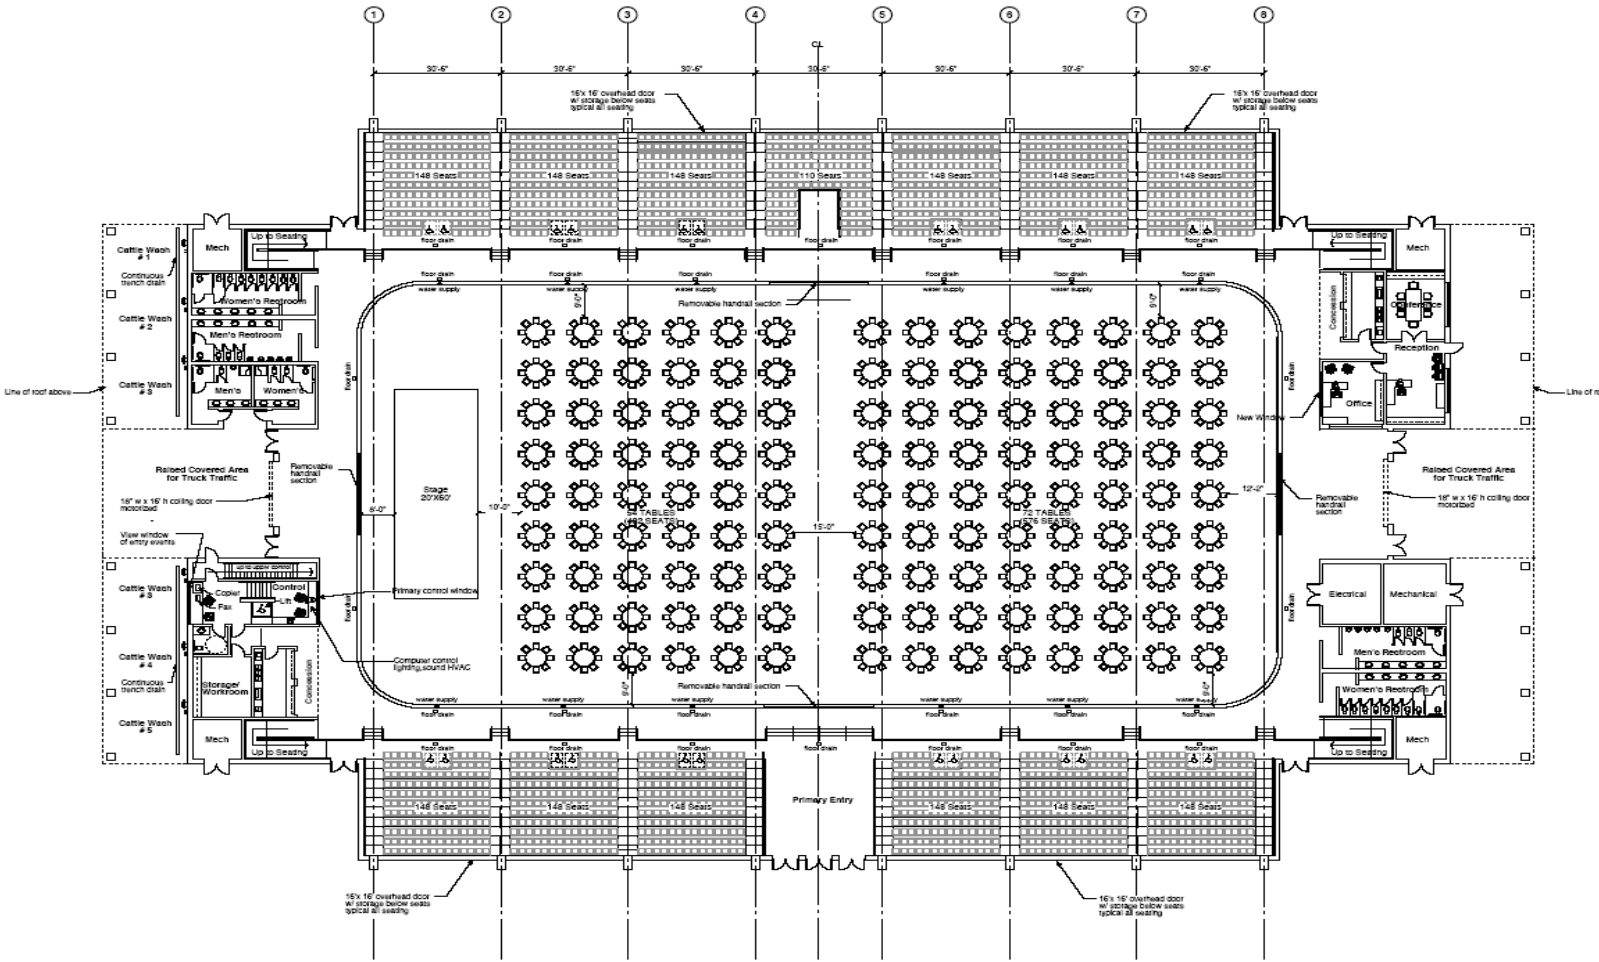

# Large Banquet Layout

**Floor Space**  
120' X 220'

**Table Seating Capacity**  
1040